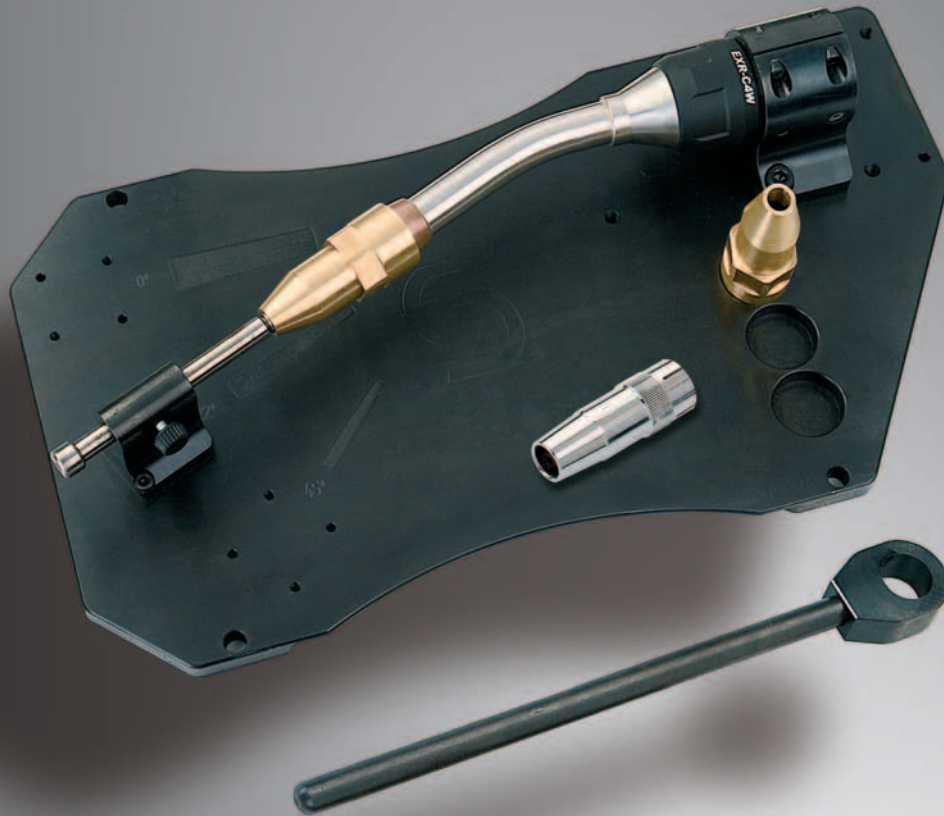

TORCH EXR NECK RECTIFIER EXR-REC

ERGODANI®
FOR ADVANCED WELDERS

Gun position corrector for checking and rectifier small variations in T. C. P. (Tool Centre Point) caused by collision during programming or transport